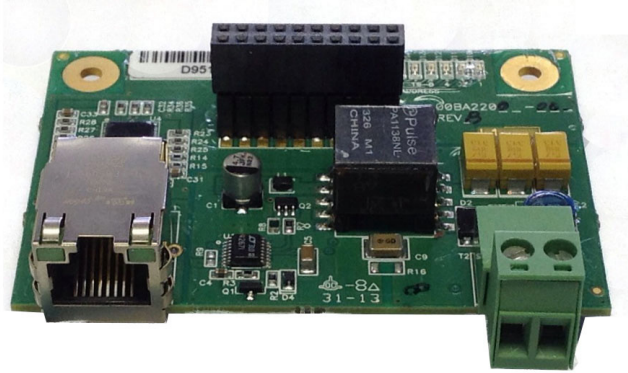

Silver Network Ethernet Comm Card

00BA2200

Description

The Silver Network Ethernet communications card enables compatible devices to communicate with the Network Manager software via a standard Ethernet connection. The card supports Power-over-Ethernet (PoE).

Specifications

- Media: CAT5
- Connectors:
 - Data: RJ-45
 - Power: 2-contact wire terminals
- Size: 76 x 65 x 22 mm (3.0 x 2.6 x 0.9 in)
- Weight: 47 g (1.65 oz)
- Operating temperature: -40 to 70 °C (-40 to 158 °F)