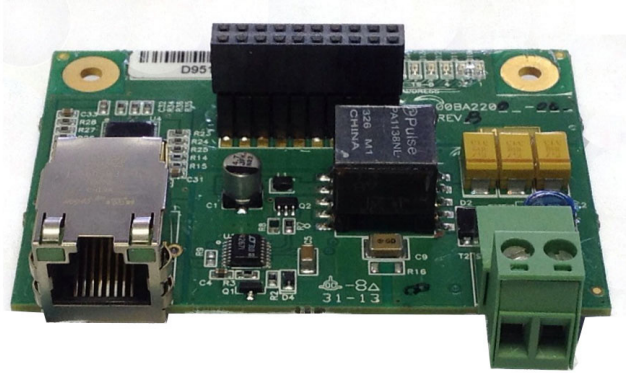

# Silver Network Ethernet Comm Card

00BA2200

## Description

The Silver Network Ethernet communications card enables compatible devices to communicate with the Network Manager software via a standard Ethernet connection. The card supports Power-over-Ethernet (PoE).

## Specifications

- Media: CAT5
- Connectors:
  - Data: RJ-45
  - Power: 2-contact wire terminals
- Size: 76 x 65 x 22 mm (3.0 x 2.6 x 0.9 in)
- Weight: 47 g (1.65 oz)
- Operating temperature: -40 to 70 °C (-40 to 158 °F)