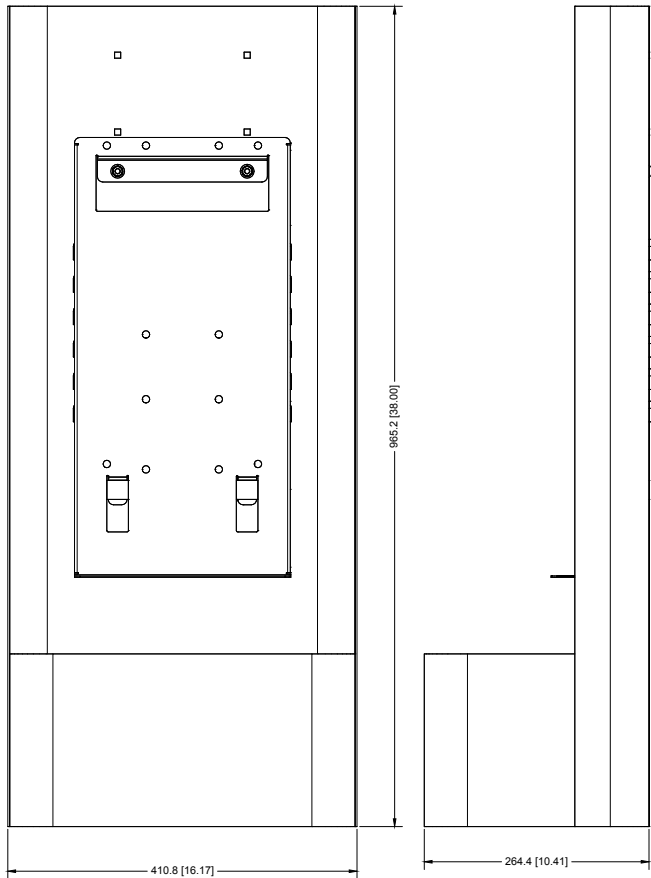

OmniTrax Outdoor Enclosure

A4MA0200

OUTDOOR PEDESTAL

(DATA SUBJECT TO CHANGE WITHOUT NOTICE)

Please note:

All dimensions are mm [in]

This enclosure is subject to revision beyond the control of Senstar Corp.

Senstar does not warrant the accuracy of these dimensions.