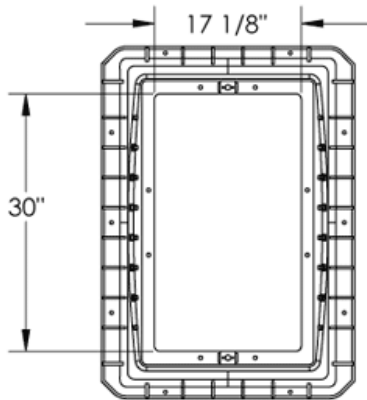

FiberPatrol® Buried Vault

GM0748

The buried vault is a direct-burial polyethylene enclosure designed to protect fiber optic splices.

Specifications

- HDPE assembly
- Tapered sides
- No floor
- Hex stainless steel bolts
- Skid-resistant cover
- Integrated drain holes
- Weight:
 - Cover: 4.5 kg (10 lb)
 - Box: 10.9 kg (24 lb)
 - Assembly: 15.8 kg (35 lb)
- Dimensions (L/W/D): 83 x 50 x 41 cm
(32 x 41 1/16 x 16 13/16 in)

All measurements in inches